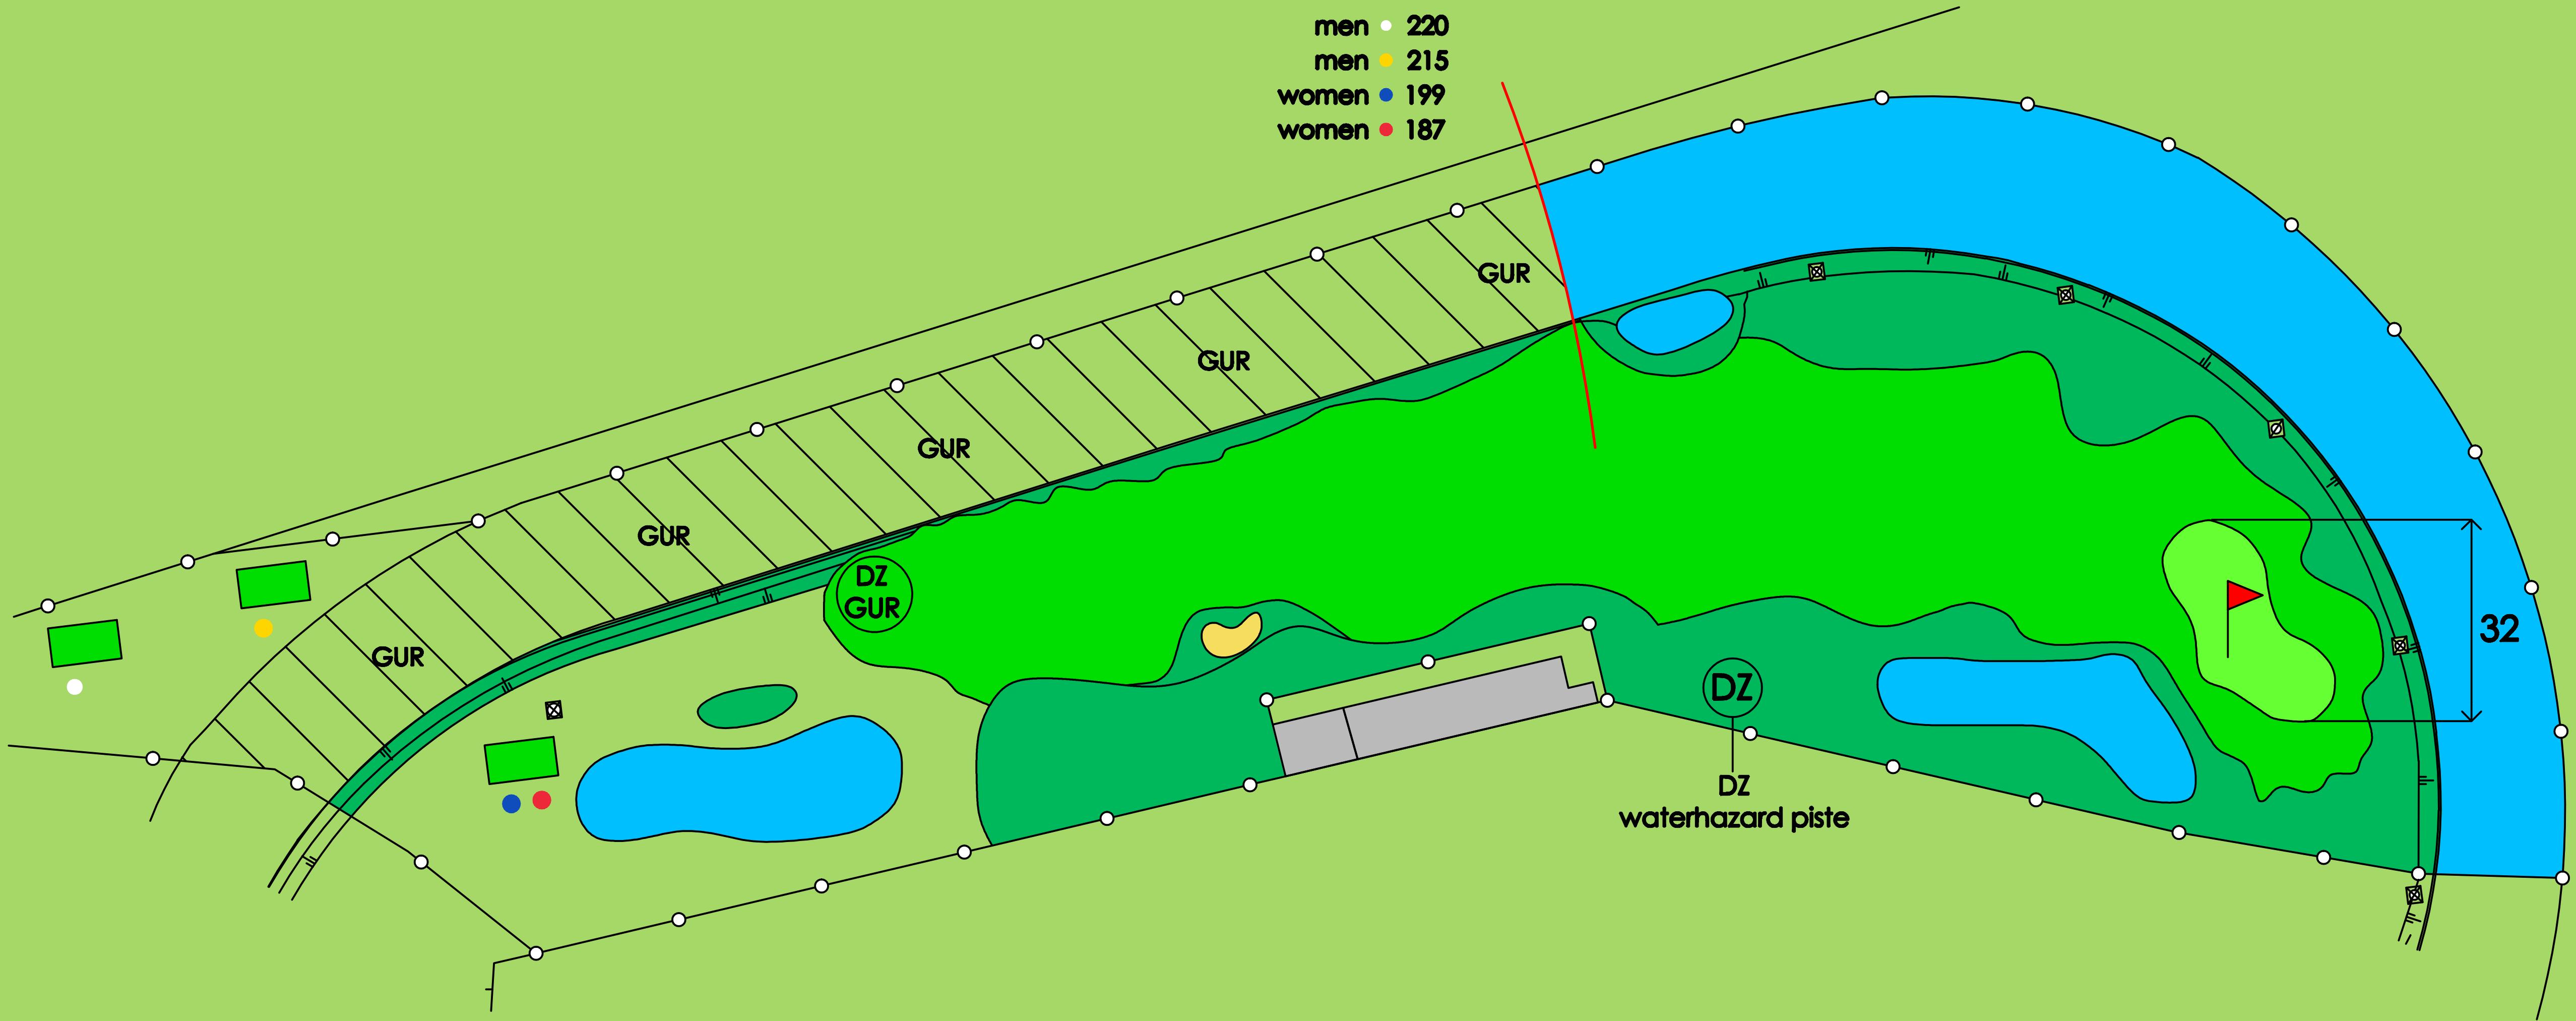

WATERHAZARD

- men • 220
- men • 215
- women • 199
- women • 187

distances in metres